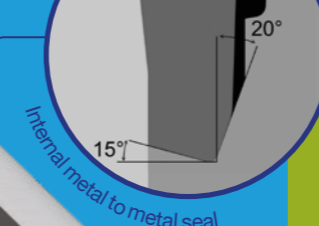

## APPLICATIONS

- Production casing
- Tubing
- Liner
- Tie-back
- HP/HT well designs

## PRODUCT RANGE

**Sizes:** From 2 3/8" to 16"

**Grades:** Carbon, Martensitic stainless steel (13%CR & Super 13%CR), Duplex, Super Duplex and Nickel base Alloys

**YS:** 55 ksi to 140 ksi

Optimized hooked thread geometry