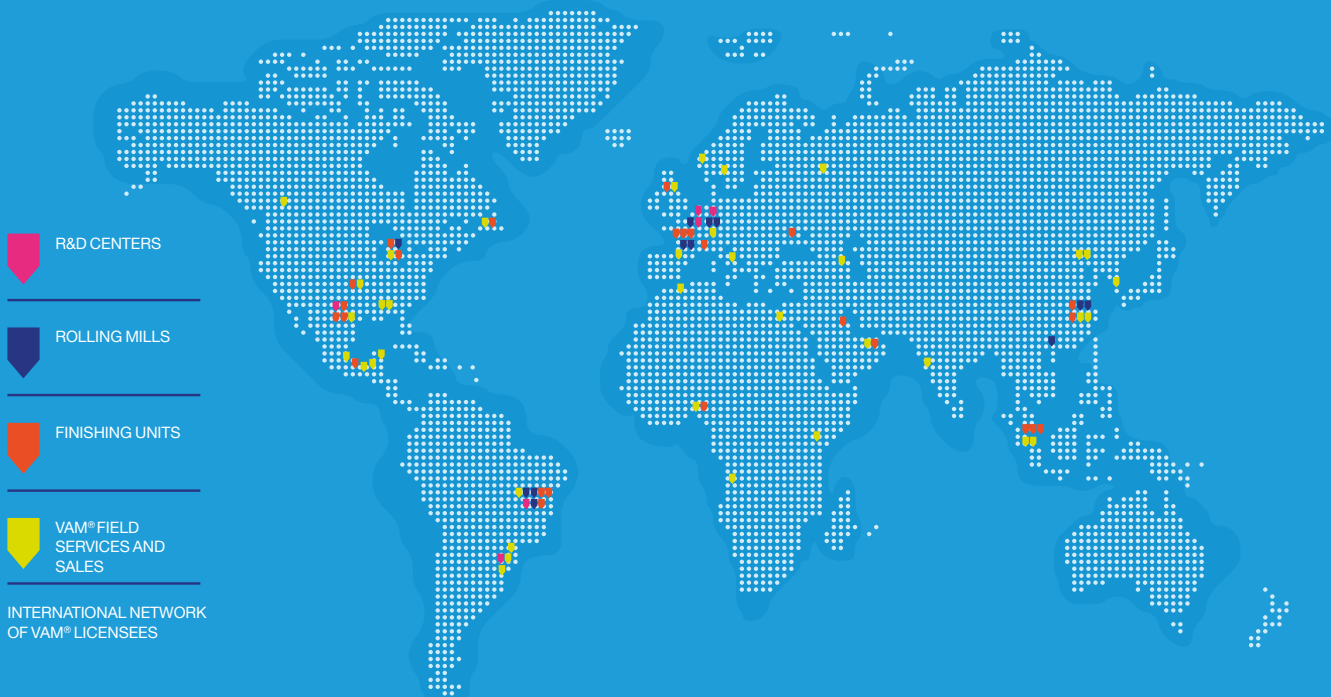

YOUR PARTNER, SETTING THE PACE FOR INNOVATION AND PERFORMANCE EVOLUTION

NEED MORE INFORMATION?

Information is available online on solutions.vallourec.com or by scanning the following QR code.

solutions.vallourec.com

contact@vallourec.com
Headquarters

12, rue de la Verrerie
92190 Meudon - FRANCE
Phone: +33 1 49 09 35 00
www.vallourec.com