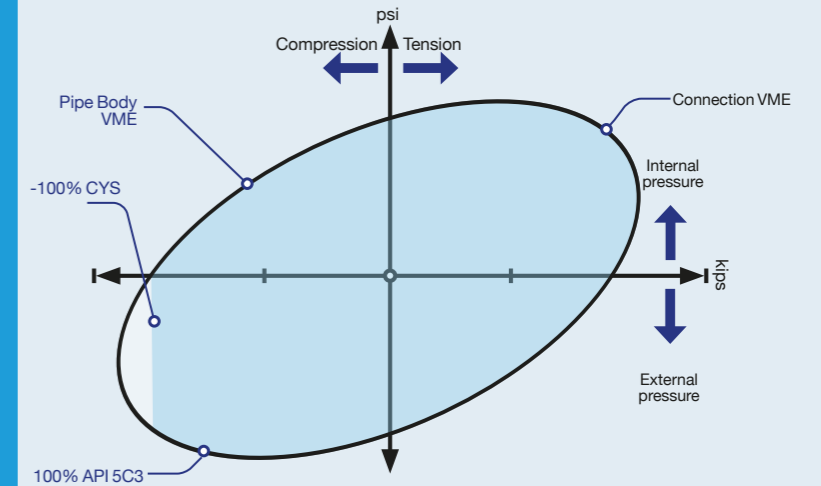

### FIELD PROVEN

30 years of extensive track records on a wide variety of fields and applications.

## A CONTINUOUS SUCCESS STORY:

VAM TOP® is the most widely used Threaded and Coupled premium connection in both tubing and casing sizes. Every minute since the beginning of its success story, a pipe threaded with VAM TOP® is run in a well.