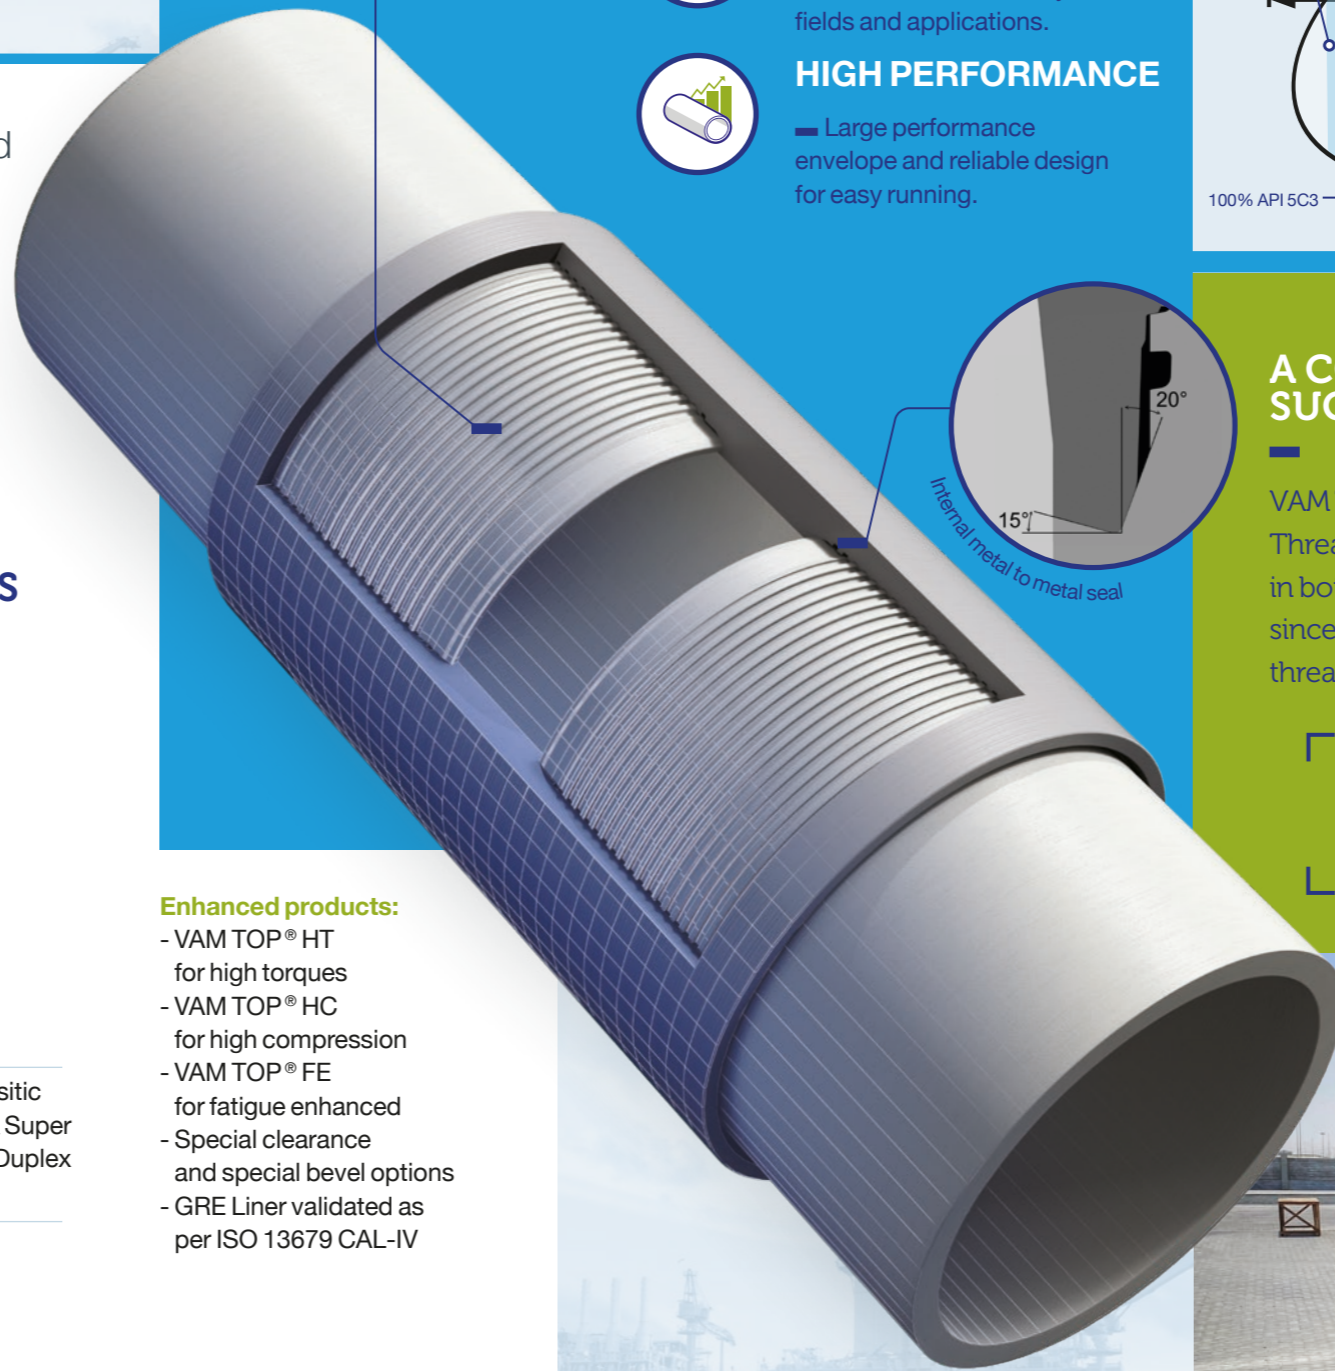

SUITABLE FOR ALL APPLICATIONS, EVEN THE MOST CRITICAL.

VAM TOP® is recognized as setting the standard in reliability and performance in threaded and coupled premium connections. With a track record of over 30 years, the connection minimizes the risks that result from the most severe combined loads making it a suitable solution for even the most critical applications.

PERFORMANCE

- In Tension, VAM TOP® is stronger than the pipe
- In Compression, rating up to 100% PBYS
- Excellent gas sealability
- Bending up to 30°/100 feet with sealability
- Extensive testing program according to the industry standards (including ISO 13679 CAL-IV)
- Field proven with numerous track records

APPLICATIONS

- Production casing
- Tubing
- Liner
- Tie-back
- HP/HT well designs

PRODUCT RANGE

Sizes: From 2 3/8" to 16"

Grades: Carbon, Martensitic stainless steel (13%CR & Super 13%CR), Duplex, Super Duplex and Nickel base Alloys

YS: 55 ksi to 140 ksi

Optimized hooked thread geometry